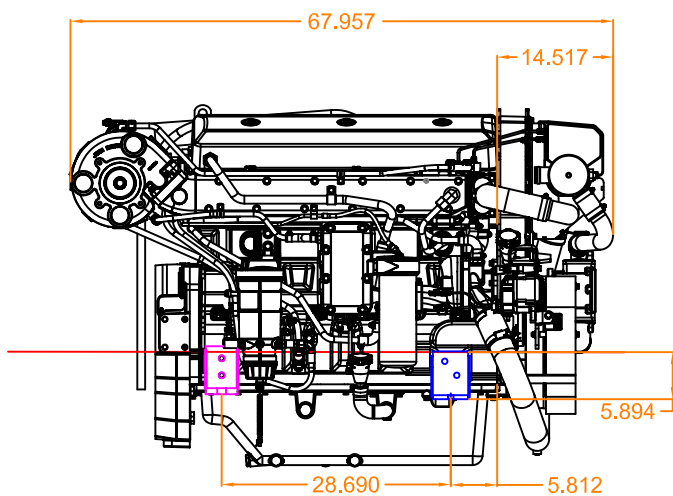

4

3

2

1

B

B

A

A

4

3

2

1

A

A

1/25/2006

MATERIAL/FINISH

ADD'L COMMENTS

BELL POWER SYSTEMS INC.
 36 PLAINS ROAD
 ESSEX, CT 06426

DRAWING

6125AFM75

SCALE

SHEET 1 OF 1