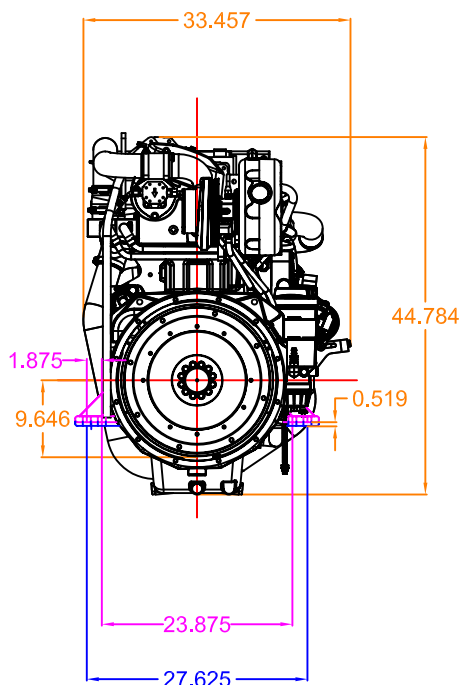

4

3

2

1

B

B

A

A

4

3

2

1

A

A

1/25/2006

MATERIAL/FINISH

ADD'L COMMENTS

BELL POWER SYSTEMS INC.
 36 PLAINS ROAD
 ESSEX, CT 06426

DRAWING

6125AFM75

SCALE

SHEET 1 OF 1