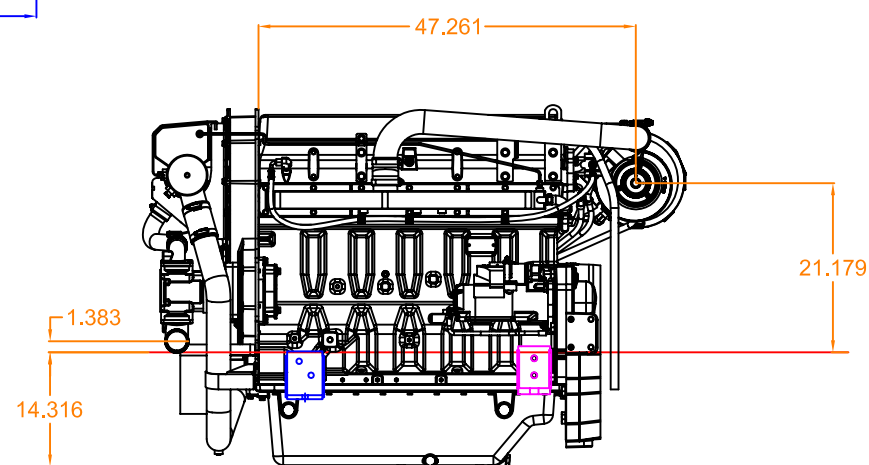

4

3

2

1

B

B

A

A

ADD'L COMMENTS

BELL POWER SYSTEMS INC.
 36 PLAINS ROAD
 ESSEX, CT 06426

DRAWING

6125AFM75

SCALE

SHEET 1 OF 1